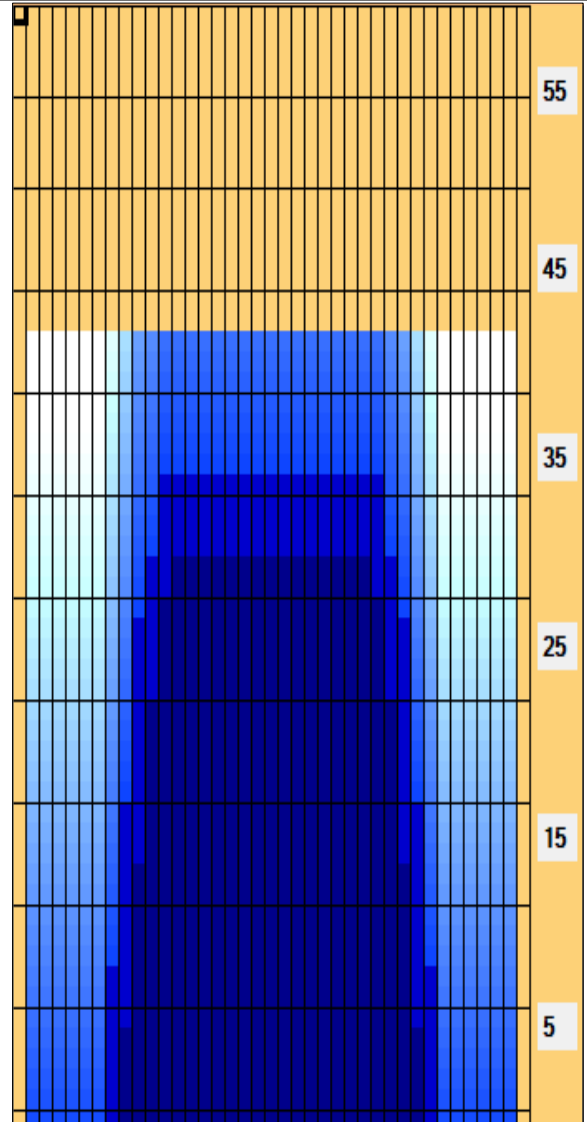

第52回全九州小中学・高校選手権大会

Oil Pattern Distance: 43 Feet **Reverse Brush Drop:** 43 Feet **Oil Per Board:** 50 uL
Forward Oil Total: 17.45 mL **Reverse Oil Total:** 12.15 mL **Volume Oil Total:** 29.6 mL
Forward Boards Crossed: 349 Boards **Reverse Boards Crossed:** 243 Boards **Total Boards Crossed:** 592 Boards

Start	Stop	Loads	Speed	Crossed	Start	End	Feet	T.Oil
1	2L 2R	3	14	111	0.0	3.9	3.9	5550
2	9L 9R	3	14	69	3.9	9.8	5.9	3450
3	10L 10R	3	18	63	9.8	17.4	7.6	3150
4	11L 11R	3	18	57	17.4	25.0	7.6	2850
5	12L 12R	2	18	34	25.0	30.1	5.1	1700
6	13L 13R	1	18	15	30.1	32.6	2.5	750
7	2L 2R	0	22	0	32.6	39.0	6.4	0
8	2L 2R	0	26	0	39.0	43.0	4.0	0

◀ ▶ ▶▶ ▶▶▶ Forward Reverse More

<p> Designed for FLEX | BIG BEN - 6544 | One of the most popular landmarks in the UK is the Elizabeth Tower, which houses Big Ben, the largest bell of the clock in the tower. At 44’ in length, this Recreation pattern will also be very popular as it will provide a lane condition conducive to many styles of play. So when bowling on this oil pattern, get your own Big Ben and ring the bell with every high score!</p>

Item	3L-7L:18L-18R	8L-12L:18L-18R	13L-17L:18L-18R	18L-18R:17R-13R	18L-18R:12R-8R	18L-18R:7R-3R
Description	Outside Track:Middle	Middle Track:Middle	Inside Track:Middle	Middle: Inside Track	Middle:Middle Track	Middle:Outside Track
Track Zone Ratio	8.67	1.57	1	1	1.57	8.67